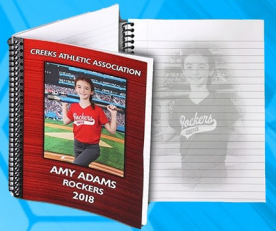

Photo Balls

Photo Notebooks